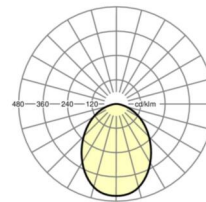

CHARACTERISTICS

Order number	37670204140
EAN number	4020863333820
Commodity code	94051190
Certification mark	IP 44, Protection class II, F, Indoor, CE
State funding programs	BEG - Federal funding for efficient buildings (valid only for Germany)

ELECTRICAL ENGINEERING

Controller	Electronic driver (1 pcs.)
System output	12W
Mains voltage	230V/50Hz

LIGHTING TECHNOLOGY

Placement	LED, Colour rendering/Light colour CRI ≥ 80 / 4000K
Nominal luminous flux	1449lm
LED service life	50000h L80/B10
Luminaire luminous efficiency	124lm/W
Beam angle	90°
UGR lat./long.	26.1 / 26.1

MECHANICS

Housing colour	traffic white RAL 9016
Dimensions (LxWxH/DxH)	204mm x 74mm
Depth	74mm
Ceiling system	cut-out ceilings [AD]
Ceiling cut-out (LxW/D)	190mm
Installation depth	105mm [AD]
Weight (net)	1.1kg
Type of installation	Ceiling installation individual mounting

Dimensions

H	74 mm	Height
D	204 mm	Diameter
T	74 mm	Depth
DA	190 mm	Cutting dimension diameter
DS min	10 mm	Ceiling thickness minimum
DS max	20 mm	Ceiling thickness maximum
Et(AD)	105 mm	Ceiling distance minimum (cut-out ceiling)
KL	240 mm	Length luminaire head or box for ballasts
KB	30 mm	Width luminaire head or box for ballasts
KH	21 mm	Height luminaire head or box for ballasts

DEEP-LINK

<https://www.regiolux.de/en/article/37670204140>